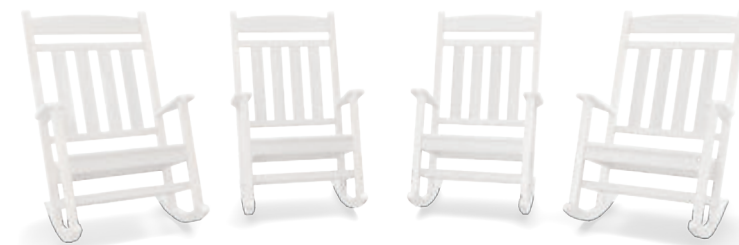

CHARLOTTE ROCKER CHAIR 4 PACK - HR43254PK