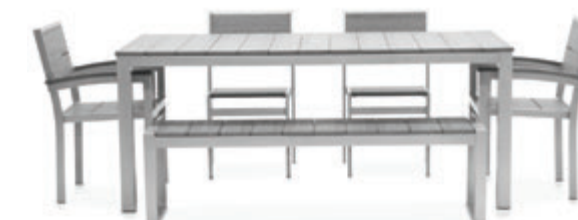

PARK CITY 72" RECTANGULAR 6 PIECE BENCH DINING SET - PCDT723629SET3

COLOR OPTIONS

FRAME COLORS: Textured White or Textured Black
SLAT COLORS: Monochromatic or Woodgrain